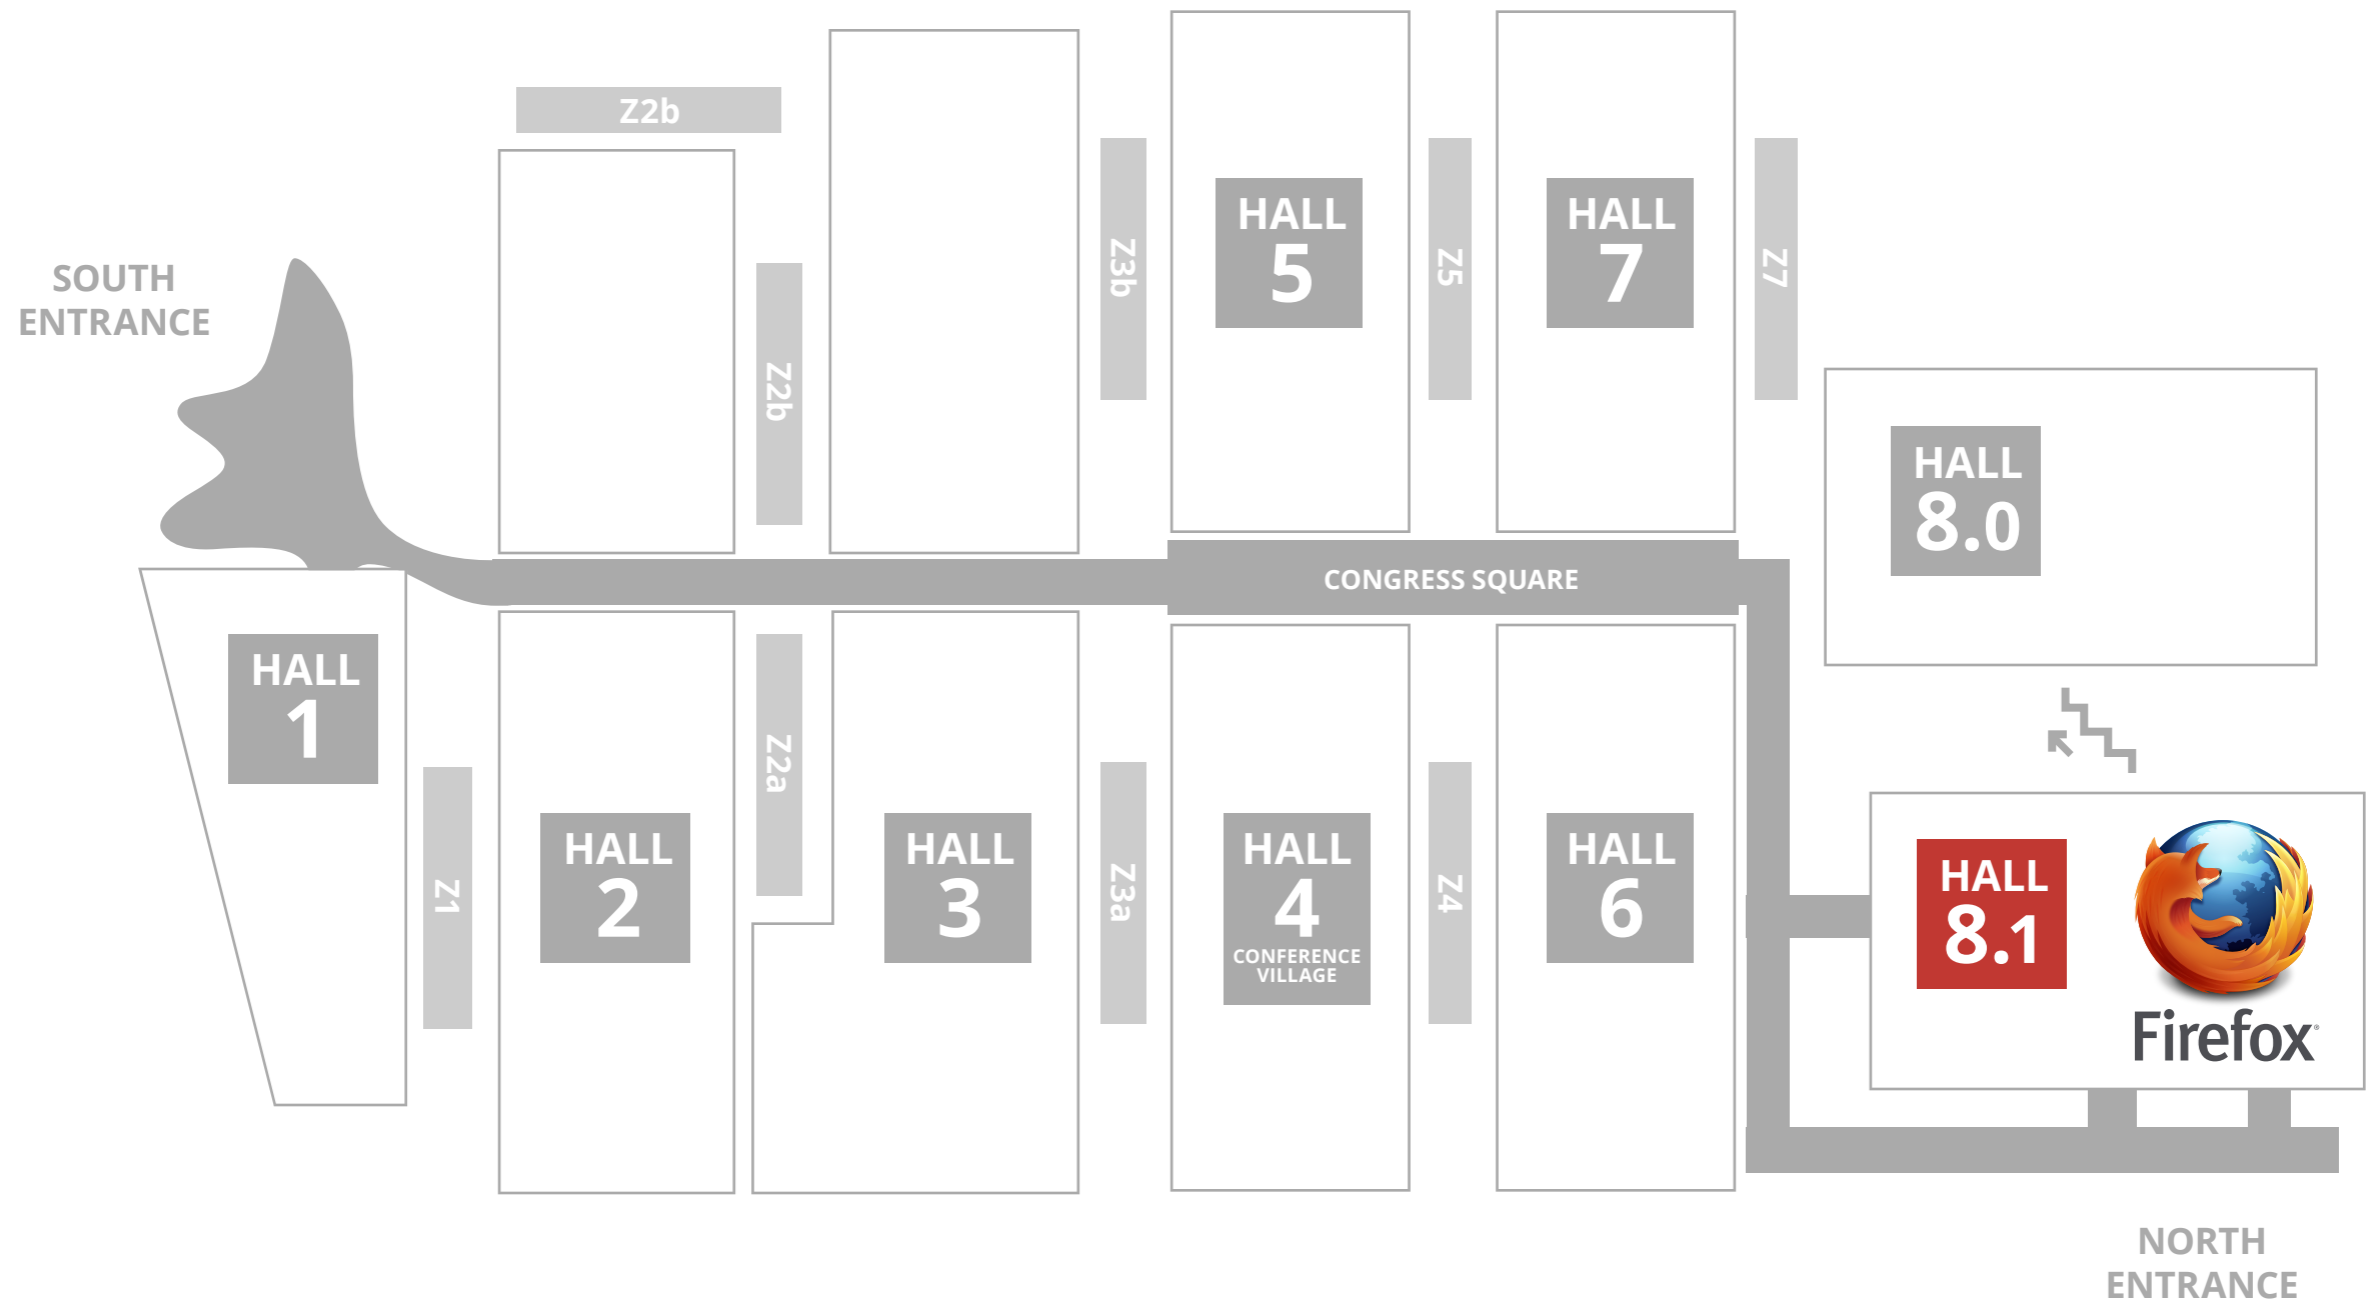

Firefox at MWC 2013 — Stand F20, Hall 8.1, App Planet

From the South Entrance:

Walk straight down the main hallway of Hall 8.1.
Our stand is located in the middle of the hall on the right.

From the North Entrance:

Go up the escalator to Hall 8.1.
Our stand is located in the middle of the hall.